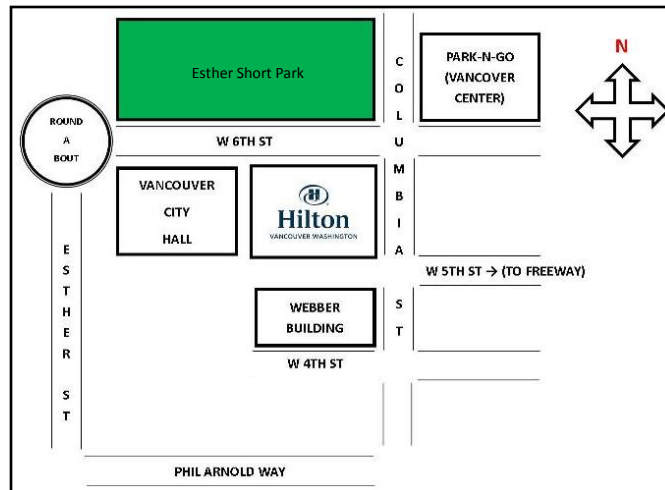

### Overnight Hotel Guests:

Parking is located in our underground garage at Columbia between 5<sup>th</sup> and 6<sup>th</sup> on the east side of the hotel. Self-Parking is \$20.00 per day and Valet \$25.00 per day. Overnight guests will need to **check into hotel first to receive a key to access the hotel's parking garage**. Overnight guests may use the short term parking in front of the hotel when checking in.

### Day Guests: (attending meetings, events or restaurant dining in Gray's At the Park)

Vancouver Center Building has a "Park & Go" garage located at 6<sup>th</sup> Street between Columbia and Washington Streets. Fees are \$1.25 an hour. Parking is similar to downtown Portland's Pay & Display parking. Pay at the meter for the amount of time needed and simply attach the receipt to the driver's side window.